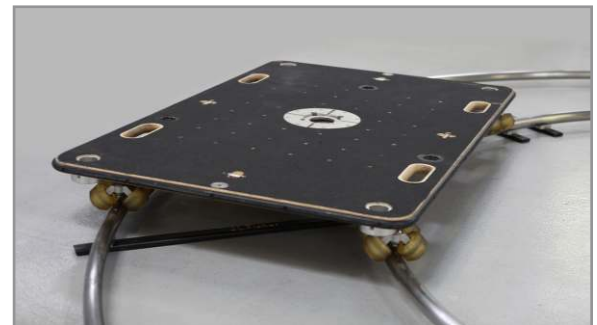

NEW PRODUCTS FOR THE MODEL 11 DOLLY

SFB - is a shorter version of the standard front board (F).

SNFB - is narrower for tight quarters and doorways.

SCOA - has four sets of fully articulating wheels and a Mitchell mount.

SHW - Shaved wheels roll easier over cables and have a slightly different feel.

All curved round tube track diameters are to the center line between the rails.

Motion Picture & Television Equipment

J.L. FISHER PRODUCTS ARE PROUDLY MADE IN BURBANK, CALIFORNIA U.S.A.

SHORT FRONT BOARD
Order Code: SFB

SHORT NARROW FRONT BOARD
Order Code: SNFB

SCOOTER BOARD
Order Code: SCOA

SHAVED WHEEL
Order Code: SHW

ROUND TUBE TRACK

TR6 6' Straight

CR10 10' Diameter

CR15 15' Diameter